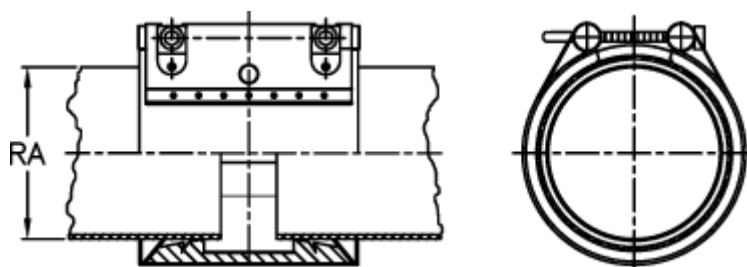

# Data Sheet

Article number: 025748100192

Description: Norma Connect pipe coupling  
GRIP E W2 Ø=192,0 EPDM, 10 bar

## Measures

---

Note = Kontakt os for yderligere informationer.

RA = 192